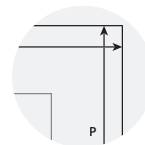

Built For You

Designed according to your specifications, the L-Series offers precise customization of materials and style. Choose your size, shape, material, and color and NextDesk will build a desk that fits you perfectly.